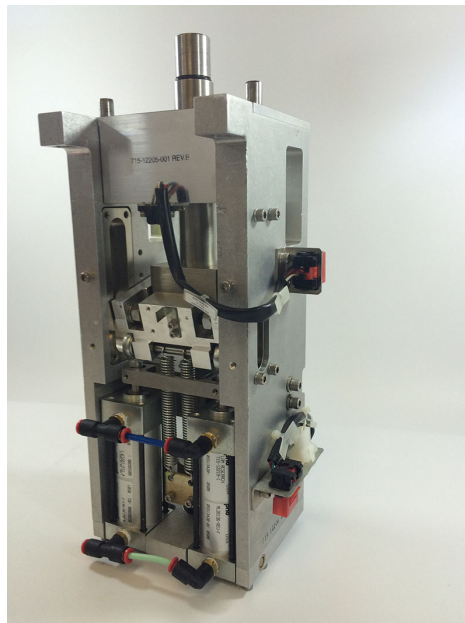

## 853-012200-002 Lam Research Gate Drive Inner Assembly - Quick Exchange Option and Repair

### Features

- Fully Disassembled
- All Parts Cleaned
- New Sensors
- New Pneumatic Air Cylinders
- New Pneumatic Air Fittings
- New Pneumatic Air Lines
- New Cam Followers
- New Bumpers for Link
- Labeled
- Over-lock Adjustment
- Flag Interrupt Adjustment
- Full Functionality Tested on an Actual Lam Rainbow Tool
- \*\*\*Gate Drive Link Replaced or Upgraded with Newer Robust Version as Needed\*\*\*

### [View Product](#)

The Lam Research Gate Drive Inner Assembly is used on All Rainbow Standalone Platforms as well as some Alliance Multi-Chamber Platforms. The Lam Research Gate Drive Inner Assembly cycles up & down with precision accuracy isolating the main chamber from the load locks, it also provides a vacuum tight seal for process etch isolation and safe wafer transport.