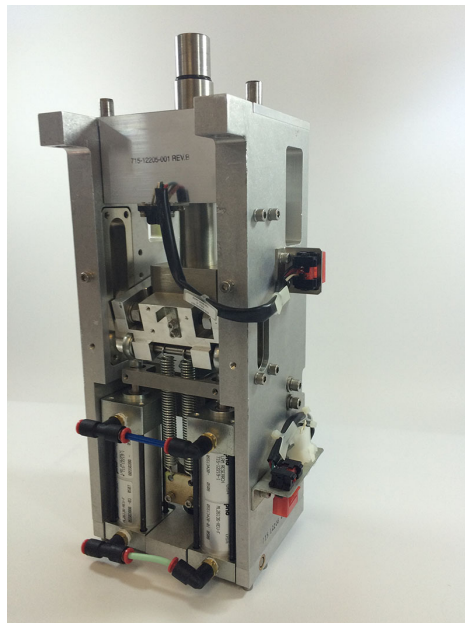

853-012200-004 Lam Research 9600 Gate Drive Inner Assembly - Quick Exchange Option and Repair

Features

- Fully Disassembled
- All Parts Cleaned
- New Sensors
- New Pneumatic Air Cylinders
- New Pneumatic Air Fittings
- New Pneumatic Air Lines
- New Cam Followers
- New Bumpers for Link
- Labeled
- Over-lock Adjustment
- Flag Interrupt Adjustment
- Full Functionality Tested on an Actual Lam Rainbow Tool
- ***Gate Drive Link Replaced or Upgraded with Newer Robust Version as Needed***

[View Product](#)

The Lam Research Gate Drive Inner Assembly is used on All Rainbow Standalone Platforms as well as some Alliance Multi-Chamber Platforms. The Lam Research Gate Drive Inner Assembly cycles up & down with precision accuracy isolating the main chamber from the load locks, it also provides a vacuum tight seal for process etch isolation and safe wafer transport.

Semigroup also offers Refurbishment Services on an array of products and services ranging from Printed Circuits Boards, Robot Assemblies, Servo Motors, Servo Motor Controllers, Servo Motor Drivers, Servo Packs, Consumable Parts, Gate Assemblies or Slit Valves, Elevator Indexer Assemblies, Lead Screws and Ball Screws, Lifter Assemblies, Temperature Controllers, Harmonic Drives, Gap Drive Assemblies, Arm Assemblies, User Interfaces and Human Interface Devices, Maintenance Kits, Standard and Custom Bellows Assemblies, Temperature Controls Units, Heat Exchangers, Chillers, Solid State Chillers, Thermoelectric Recirculating Chillers, CMP Assemblies, Chemical Mechanical Planarization Parts and Services, Pad Conditioner Arms, Rotary Unions, Custom Cases, Interface Units, Power Supplies, High Voltage Power Supplies, DC Power Supplies, Custom Power Supplies, Vacuum Pumps, Scroll Pumps, RF Generators, RF Matches, Turbo Pumps, Turbo Pump Controllers, High Vacuum Valves, Throttle Valves, Pressure Controllers, Mass Flow Controllers, Impellers, Filters and much more!