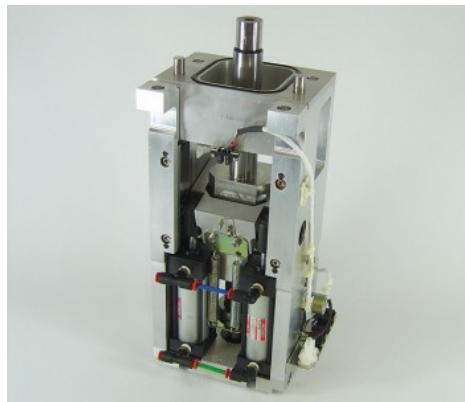

Features

- Fully Disassembled
- All Parts Cleaned
- New Sensors
- New Pneumatic Air Cylinders
- New Pneumatic Air Fittings
- New Pneumatic Air Lines
- New Cam Followers
- New Bumpers for Link
- Labeled
- Over-lock Adjustment
- Flag Interrupt Adjustment
- Full Functionality Tested on an Actual Lam Rainbow Tool
- ***Gate Drive Link Replaced or Upgraded with Newer Robust Version as Needed***

853-012261-001 Lam Research Gate Drive Inner Assembly - Quick Exchange Option and Repair

[View Product](#)

The Lam Research Gate Drive Inner Assembly is used on All Rainbow Standalone Platforms as well as some Alliance Multi-Chamber Platforms. The Lam Research Gate Drive Inner Assembly cycles up & down with precision accuracy isolating the main chamber from the load locks, it also provides a vacuum tight seal for process etch isolation and safe wafer transport.

Semigroup also offers Refurbishment Services on an array of products and services ranging from Printed Circuits Boards, Robot Assemblies, Servo Motors, Servo Motor Controllers, Servo Motor Drivers, Servo Packs, Consumable Parts, Gate Assemblies or Slit Valves, Elevator Indexer Assemblies, Lead Screws and Ball Screws, Lifter Assemblies, Temperature Controllers, Harmonic Drives, Gap Drive Assemblies, Arm Assemblies, User Interfaces and Human Interface Devices, Maintenance Kits, Standard and Custom Bellows Assemblies, Temperature Controls Units, Heat Exchangers, Chillers, Solid State Chillers, Thermoelectric Recirculating Chillers, CMP Assemblies, Chemical Mechanical Planarization Parts and Services, Pad Conditioner Arms, Rotary Unions, Custom Cases, Interface Units, Power Supplies, High Voltage Power Supplies, DC Power Supplies, Custom Power Supplies, Vacuum Pumps, Scroll Pumps, RF Generators, RF Matches, Turbo Pumps, Turbo Pump Controllers, High Vacuum Valves, Throttle Valves, Pressure Controllers, Mass Flow Controllers, Impellers, Filters and much more!