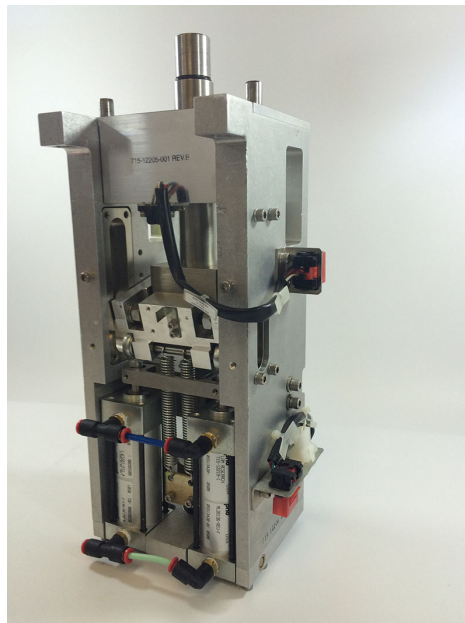

853-012875-002 Lam Research 9600 Gate Drive Inner Assembly - Quick Exchange Option and Repair

Features

- Fully Disassembled
- All Parts Cleaned
- New Sensors
- New Pneumatic Air Cylinders
- New Pneumatic Air Fittings
- New Pneumatic Air Lines
- New Cam Followers
- New Bumpers for Link
- Labeled
- Over-lock Adjustment
- Flag Interrupt Adjustment
- Full Functionality Tested on an Actual Lam Rainbow Tool
- ***Gate Drive Link Replaced or Upgraded with Newer Robust Version as Needed***

[View Product](#)

The Lam Research Gate Drive Inner Assembly is used on All Rainbow Standalone Platforms as well as some Alliance Multi-Chamber Platforms. The Lam Research Gate Drive Inner Assembly cycles up & down with precision accuracy isolating the main chamber from the load locks, it also provides a vacuum tight seal for process etch isolation and safe wafer transport.

Semigroup also offers Refurbishment Services on an array of products and services ranging from Printed Circuits Boards, Robot Assemblies, Servo Motors, Servo Motor Controllers, Servo Motor Drivers, Servo Packs, Consumable Parts, Gate Assemblies or Slit Valves, Elevator Indexer Assemblies, Lead Screws and Ball Screws, Lifter Assemblies, Temperature Controllers, Harmonic Drives, Gap Drive Assemblies, Arm Assemblies, User Interfaces and Human Interface Devices, Maintenance Kits, Standard and Custom Bellows Assemblies, Temperature Controls Units, Heat Exchangers, Chillers, Solid State Chillers, Thermoelectric Recirculating Chillers, CMP Assemblies, Chemical Mechanical Planarization Parts and Services, Pad Conditioner Arms, Rotary Unions, Custom Cases, Interface Units, Power Supplies, High Voltage Power Supplies, DC Power Supplies, Custom Power Supplies, Vacuum Pumps, Scroll Pumps, RF Generators, RF Matches, Turbo Pumps, Turbo Pump Controllers, High Vacuum Valves, Throttle Valves, Pressure Controllers, Mass Flow Controllers, Impellers, Filters and much more!